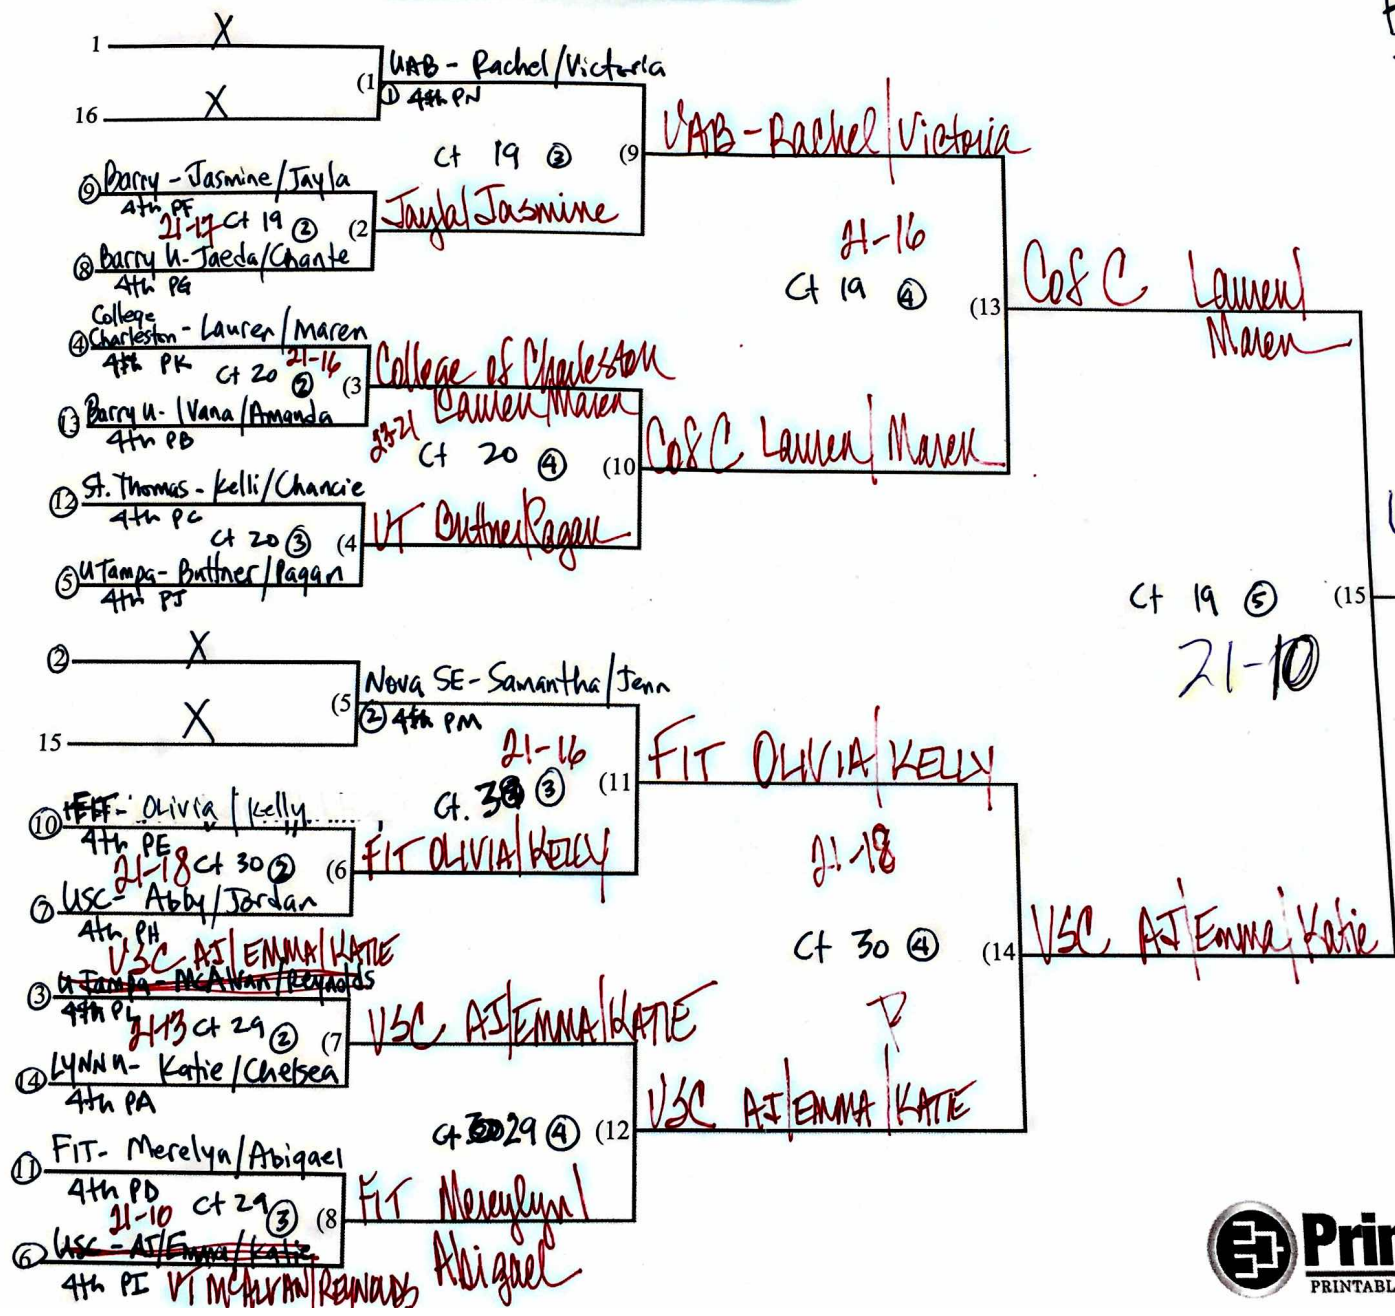

16 Team Seeded Single Elimination

BRONZE

Katie
USC/AT
Emme

①②③ - ORDER OF PLAY ON COURT