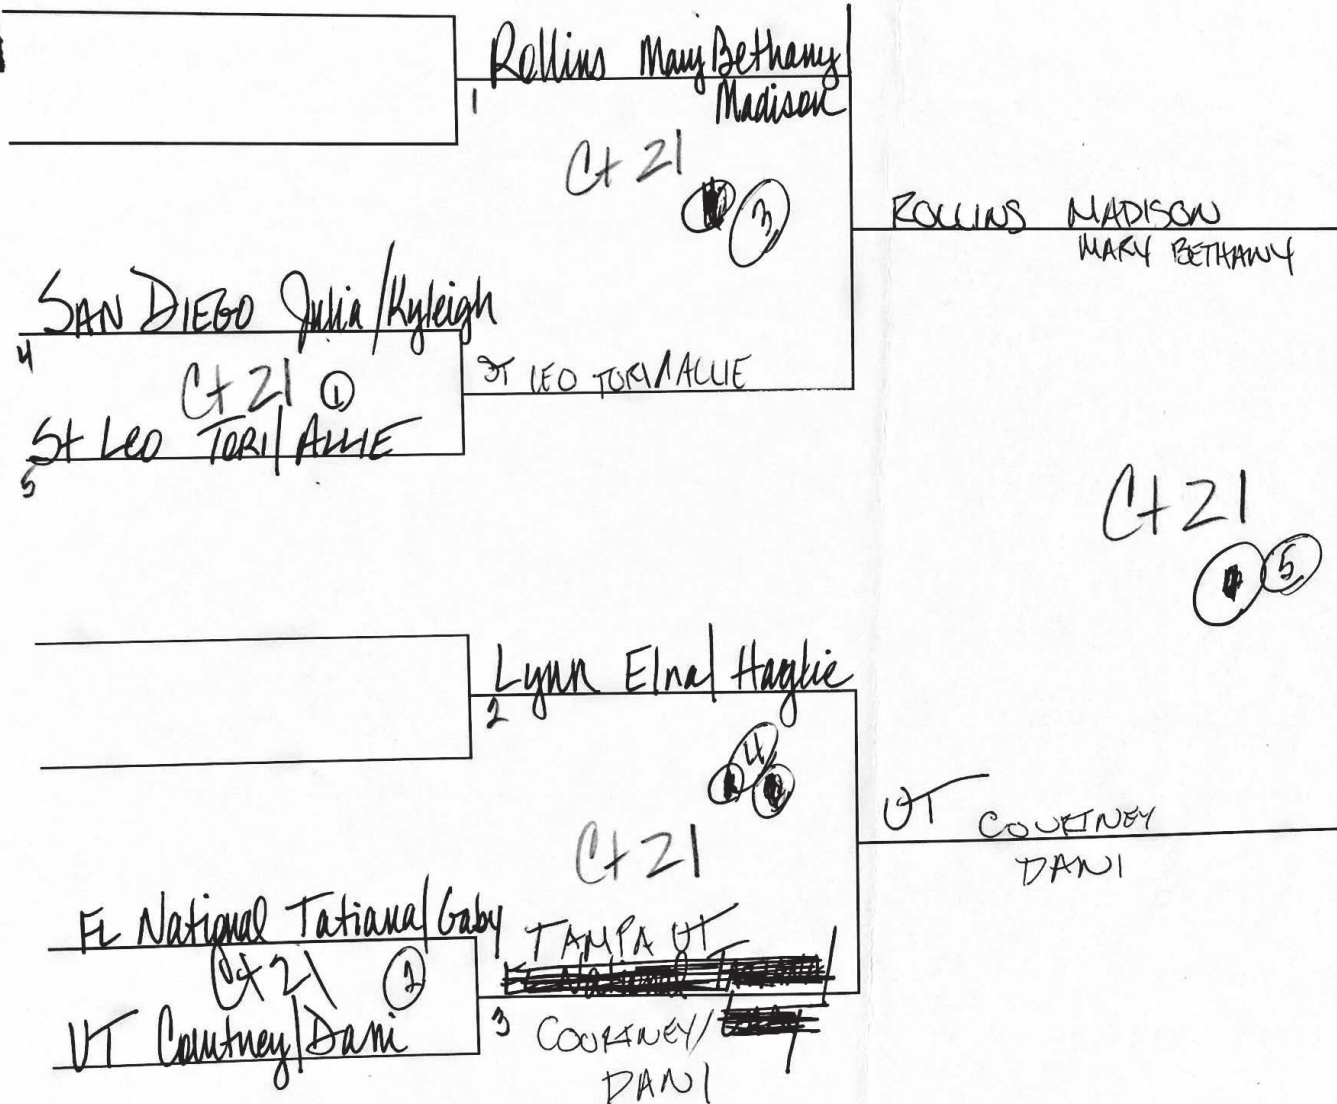

# 8 Team Single Elimination

COPPER

FIESTA  
PAIRS

set to 21  
NO CA

Order of play → (1) (2) (3) (4)